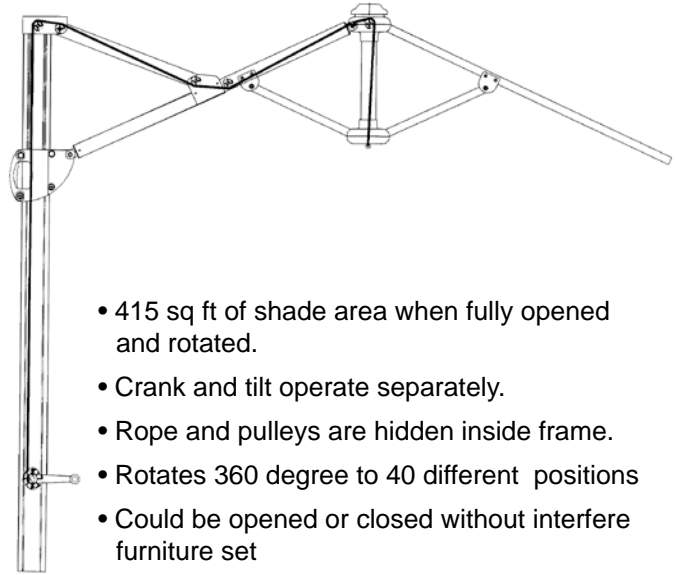

- Can open & close in seconds.
- Very compact when fully closed.
- Canopy is secured to the main post.
- Can be quickly removed for storage.

- 415 sq ft of shade area when fully opened and rotated.
- Crank and tilt operate separately.
- Rope and pulleys are hidden inside frame.
- Rotates 360 degree to 40 different positions
- Could be opened or closed without interfere furniture set

- Close semi compact.
- Must remove screws before removing for storage.
- Requires two person for install and to relocate.

- Rotates to only four positions.
- Crank and slider do not operate separately.
- Additional stress on cord.

- Complete assembly required.
- Will not retract back when closed.
- Exposed to the wind when not in use.
- Obstructs the view

- External cable is exposed to the elements.
- No rotating base, must release a pin to rotate.
- Limited positions.