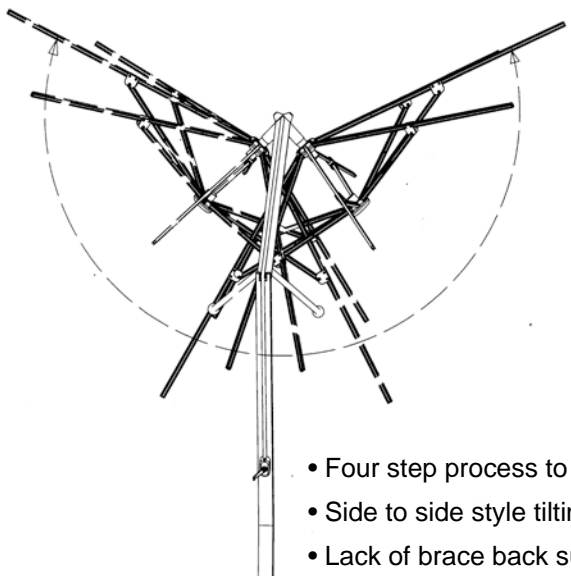

- Four step process to tilt.
- Side to side style tilting.
- Lack of brace back support

Built-in stereo/iPod system: NO
Portable stereo/lights: NO
Built-in rib lights : NO
Built-in center moon light: NO
40 pos. rotating base: NO
Power base w/wheels: NO
Contractor base: Yes
Spa/deck base: Yes
Screen enclosure: NO
Wind straps: NO
Protective cover: NO