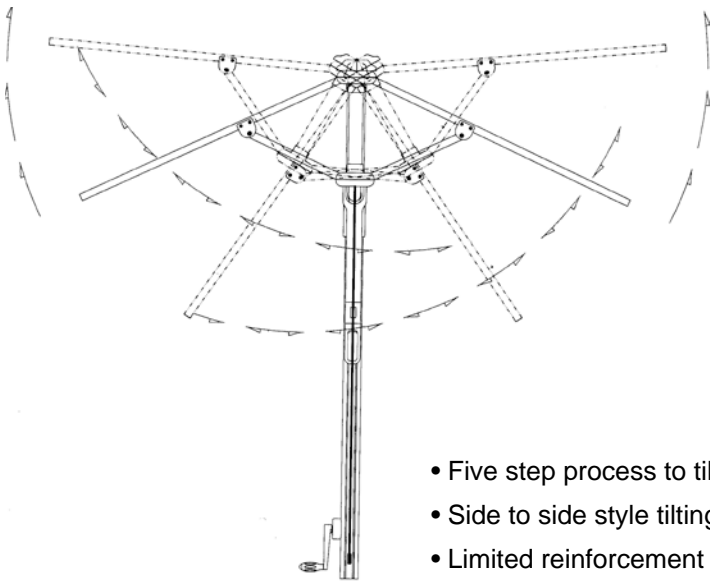

- Can open & close in seconds.
- Very compact when fully closed.
- Canopy is secured to the main post.
- Can be quickly removed for storage.

- 415 sq ft of shade area when fully opened and rotated.
- Crank and tilt operate separately.
- Rope and pulleys are hidden inside frame.
- Rotates 360 degree to 40 different positions
- Could be opened or closed without interfere furniture set

- Complete assembly required.
- Will not retract back when closed.
- Exposed to the wind when not in use.
- Obstructs the view

- External cable is exposed to the elements.
- No rotating base, must release a pin to rotate.
- Limited positions.

## Optional Features

- Can adjust tilt angle with only one hand.
- Six different angles to choose from.
- Brace-back style tilting provides reinforcement.

Built-in stereo/iPod system: Yes  
Portable stereo/lights: Yes  
Built-in rib lights : Yes  
Built-in center moon light: Yes  
40 pos. rotating base: Yes  
Power base w/wheels: Yes  
Contractor base: Yes  
Spa/deck base: Yes  
Screen enclosure: Yes  
Wind straps: Yes  
Protective cover: Yes

## Optional Features

- Five step process to tilt.
- Side to side style tilting
- Limited reinforcement

Built-in stereo/iPod system: NO  
Portable stereo/lights: NO  
Built-in rib lights : NO  
Built-in center moon light: NO  
40 pos. rotating base: NO  
Power base w/wheels: NO  
Contractor base: NO  
Spa/deck base: NO  
Screen enclosure: NO  
Wind straps: NO  
Protective cover: Yes