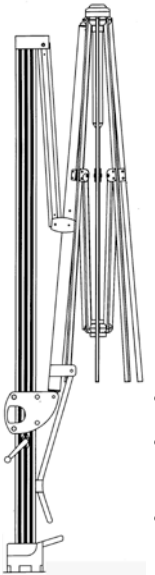

- Can open & close in seconds.
- Very compact when fully closed.
- Canopy is secured to the main post.
- Can be quickly removed for storage.

- 415 sq ft of shade area when fully opened and rotated.
- Crank and tilt operate separately.
- Rope and pulleys are hidden inside frame.
- Rotates 360 degree to 40 different positions
- Could be opened or closed without interfere furniture set

- Close semi compact.
- Must remove screws before removing for storage.
- Requires two person for install and to relocate.

- Rotates to only four positions.
- Crank and slider do not operate separately.
- Additional stress on cord.

- Complete assembly required.
- Will not retract back when closed.
- Exposed to the wind when not in use.
- Obstructs the view

- External cable is exposed to the elements.
- No rotating base, must release a pin to rotate.
- Limited positions.

## Optional Features

- Can adjust tilt angle with only one hand.
- Six different angles to choose from.
- Brace-back style tilting provides reinforcement.

Built-in stereo/iPod system: Yes  
Portable stereo/lights: Yes  
Built-in rib lights : Yes  
Built-in center moon light: Yes  
40 pos. rotating base: Yes  
Power base w/wheels: Yes  
Contractor base: Yes  
Spa/deck base: Yes  
Screen enclosure: Yes  
Wind straps: Yes  
Protective cover: Yes