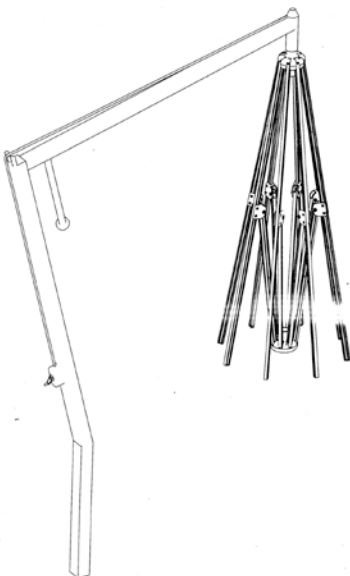

- Can open & close in seconds.
- Very compact when fully closed.
- Canopy is secured to the main post.
- Can be quickly removed for storage.

- 415 sq ft of shade area when fully opened and rotated.
- Crank and tilt operate separately.
- Rope and pulleys are hidden inside frame.
- Rotates 360 degree to 40 different positions
- Could be opened or closed without interfere furniture set

- Close semi compact.
- Must remove screws before removing for storage.
- Requires two person for install and to relocate.

- Rotates to only four positions.
- Crank and slider do not operate separately.
- Additional stress on cord.

- Complete assembly required.
- Will not retract back when closed.
- Exposed to the wind when not in use.
- Obstructs the view

- External cable is exposed to the elements.
- No rotating base, must release a pin to rotate.
- Limited positions.

## Optional Features

- Can adjust tilt angle with only one hand.
- Six different angles to choose from.
- Brace-back style tilting provides reinforcement.

Built-in stereo/iPod system: Yes  
Portable stereo/lights: Yes  
Built-in rib lights : Yes  
Built-in center moon light: Yes  
40 pos. rotating base: Yes  
Power base w/wheels: Yes  
Contractor base: Yes  
Spa/deck base: Yes  
Screen enclosure: Yes  
Wind straps: Yes  
Protective cover: Yes