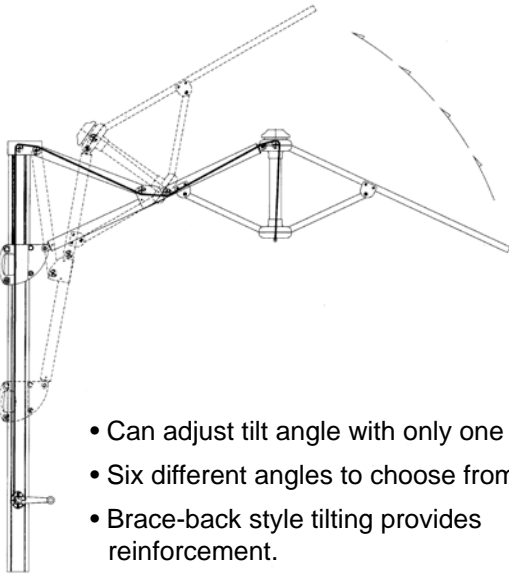

Optional Features

- Can adjust tilt angle with only one hand.
- Six different angles to choose from.
- Brace-back style tilting provides reinforcement.

Built-in stereo/iPod system: Yes
Portable stereo/lights: Yes
Built-in rib lights : Yes
Built-in center moon light: Yes
40 pos. rotating base: Yes
Power base w/wheels: Yes
Contractor base: Yes
Spa/deck base: Yes
Screen enclosure: Yes
Wind straps: Yes
Protective cover: Yes