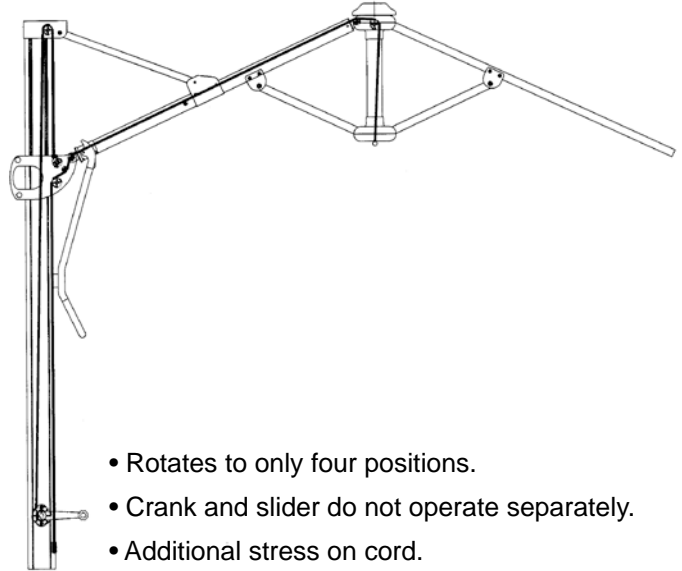

- Can open & close in seconds.
- Very compact when fully closed.
- Canopy is secured to the main post.
- Can be quickly removed for storage.

- 415 sq ft of shade area when fully opened and rotated.
- Crank and tilt operate separately.
- Rope and pulleys are hidden inside frame.
- Rotates 360 degree to 40 different positions
- Could be opened or closed without interfere furniture set

- Close semi compact.
- Must remove screws before removing for storage.
- Requires two person for install and to relocate.

- Rotates to only four positions.
- Crank and slider do not operate separately.
- Additional stress on cord.

- Complete assembly required.
- Will not retract back when closed.
- Exposed to the wind when not in use.
- Obstructs the view

- External cable is exposed to the elements.
- No rotating base, must release a pin to rotate.
- Limited positions.

## Optional Features

- Can adjust tilt angle with only one hand.
- Six different angles to choose from.
- Brace-back style tilting provides reinforcement.

Built-in stereo/iPod system: Yes  
Portable stereo/lights: Yes  
Built-in rib lights : Yes  
Built-in center moon light: Yes  
40 pos. rotating base: Yes  
Power base w/wheels: Yes  
Contractor base: Yes  
Spa/deck base: Yes  
Screen enclosure: Yes  
Wind straps: Yes  
Protective cover: Yes