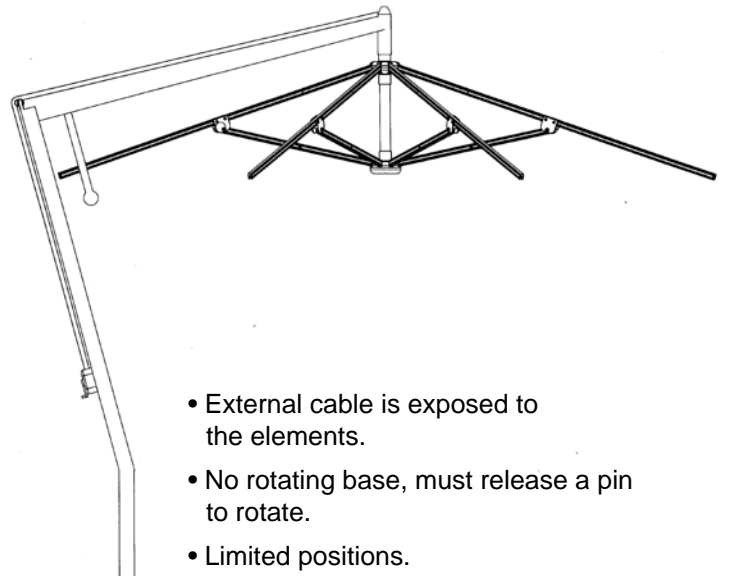

- Can open & close in seconds.
- Very compact when fully closed.
- Canopy is secured to the main post.
- Can be quickly removed for storage.

- 415 sq ft of shade area when fully opened and rotated.
- Crank and tilt operate separately.
- Rope and pulleys are hidden inside frame.
- Rotates 360 degree to 40 different positions
- Could be opened or closed without interfere furniture set

- Close semi compact.
- Must remove screws before removing for storage.
- Requires two person for install and to relocate.

- Rotates to only four positions.
- Crank and slider do not operate separately.
- Additional stress on cord.

- Complete assembly required.
- Will not retract back when closed.
- Exposed to the wind when not in use.
- Obstructs the view

- External cable is exposed to the elements.
- No rotating base, must release a pin to rotate.
- Limited positions.

## Optional Features

- Can adjust tilt angle with only one hand.
- Six different angles to choose from.
- Brace-back style tilting provides reinforcement.

Built-in stereo/iPod system: Yes  
Portable stereo/lights: Yes  
Built-in rib lights : Yes  
Built-in center moon light: Yes  
40 pos. rotating base: Yes  
Power base w/wheels: Yes  
Contractor base: Yes  
Spa/deck base: Yes  
Screen enclosure: Yes  
Wind straps: Yes  
Protective cover: Yes