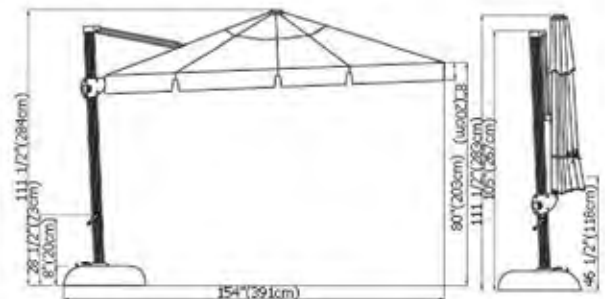

UM630P Milano Umbrella

Please see our price list for more detailed product specifications.

Size	11 ½' Octagon	Frame color	A. Bronze	Ribs	8 Rib 15.5x25 mm	Pole	4" x 2 ½" 102 x 64 mm
Tilt	GPT Tilt	Center Light	N/A	Rib Lights	N/A	Shade Area	415 sq ft
Valance	With or Without	Wind Vent	Yes	Hub & Connector	Nylon	Standard Base	UBPower
Rotation	Foot pedal 360 degree	Base Compatible	UBROT3, UBCT3, UBSD3			Base Carton	34" x 34" x 9" 86x86x23 cm
Umbrella Carton Size	104" X 18" X 7" 264 X 46 X 17.8 cm		Shipping Method	Trucking		Gross Weight	139 lb / 63.2 kg

1. GPT Tilt Mechanism

2. Metal Upper Hub

3. Heavy Duty Joint

4. Base w/ Handle & wheels

5. GPT Tilt Connector

6. Power Base

7. Umbrella w/o Valance

8. Brace Back Tilt

DESCRIPTIONS & SPECIFICATIONS

- 11 1/2' Octagon shape
- GPT Tilt mechanism, tilts in seconds with only one hand
- Brace Back Tilting provides reinforcement
- Extra long Crank handle for easy opening and closing
- New Effortless Crank system is the latest innovation
- Features our best UBPower Base with 360 degree rotation (see base for detail)
- Honeycombed interior base with 4 adjustable wheels
- Metal upper hub and stainless steel hardware